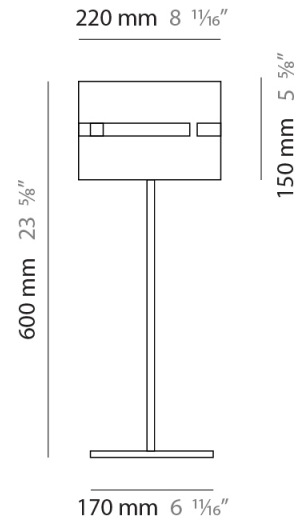

PROJECT	_____
TYPE	_____
SPECIFIER	_____
QUANTITY	_____
DATE	_____

LUZ OCULTA METAL PORTABLE

D54022-

base number   Finish
Options

1. To build a product code in our configurator select the specify button on the base model # product page
2. To build a manual product code on this datasheet choose from the options listed below in blue font and add the suffix to the base model #

GENERAL

Series: Luz Oculta
Subseries: Luz Oculta Metal
Brand: Fambuena
Division: Design
Mounting Type: Portable
Mounting Location: Floor
Subcategory: Floor

PHYSICAL

Shape: Cylinder
Diameter (mm): 220
Diameter (in): 8 ¹¹/₁₆
Height (mm): 1500
Height (in): 59 ⁷/₁₆
Light Distribution: Direct / Indirect
Fixture Finish: [BRA](#) / [BRZ](#) / [ABR](#)
Fixture Material: Metal
Upon Request: Bolt Down

ELECTRICAL

Number of Lamps: 1
Lamp Type: LED Retrofit
Lamp Shape: B10
Bulb Included: Bulb Not Included
Max. Wattage Per Lamp (W): 4
Lamp Base: E12
Input Voltage (V): 120

LED

OPTICAL

RATINGS AND CERTIFICATIONS

Certified By: Certified for North American Standards
IP rating: IP20